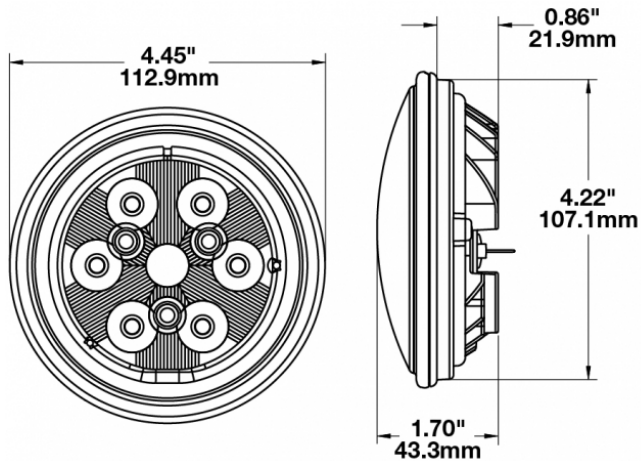

LED Work Lights - Model 6040

PRODUCT INFORMATION

Description	12-48V LED Work Light with Polycarbonate Lens & Flood Beam Pattern
Height	113.03 mm / 4.45 in
Width	113.03 mm / 4.45 in
Depth	43.18 mm / 1.7 in
Shape	Round
Outer Lens Material	Polycarbonate
Outer Lens Color	Clear
Housing Material	Die-Cast Aluminum
Housing Color	Black
Retrofits	PAR36 Worklights
Minimum Operating Temperature	-40 °C / -40 °F
Maximum Operating Temperature	65 °C / 149 °F
Connector or Wiring	Blade Terminals (Ring Terminal Adaptors Provided)
Mating Connector	0.25" Blade, #6 Ring Terminal, #8 Ring Terminal
Product Weight	0.69 lbs / 0.31 kgs
Shipping Weight	1.84 lbs / 0.83 kgs

PRODUCT DIMENSIONS

ELECTRICAL SPECIFICATIONS

Input Voltage	12-48V DC
Operating Voltage	10-60V DC
Transient Spike Protection	150V Peak @ 1 HZ-100 Pulses
Red Wire	Positive
Black Wire	Negative
Current Draw	1.04A @ 12V DC 0.5A @ 24V DC 0.33A @ 36V DC 0.26A @ 48V DC